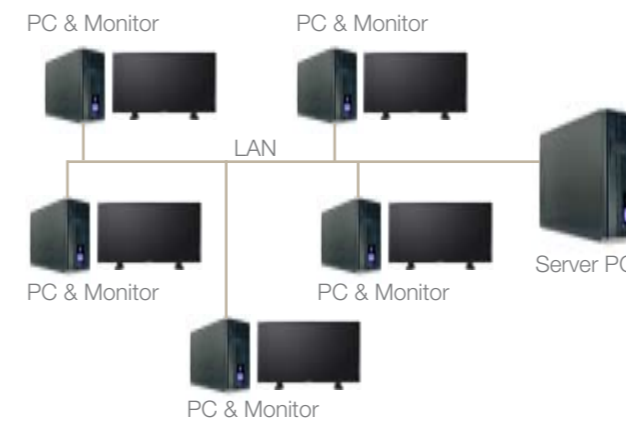

Conventional Solution