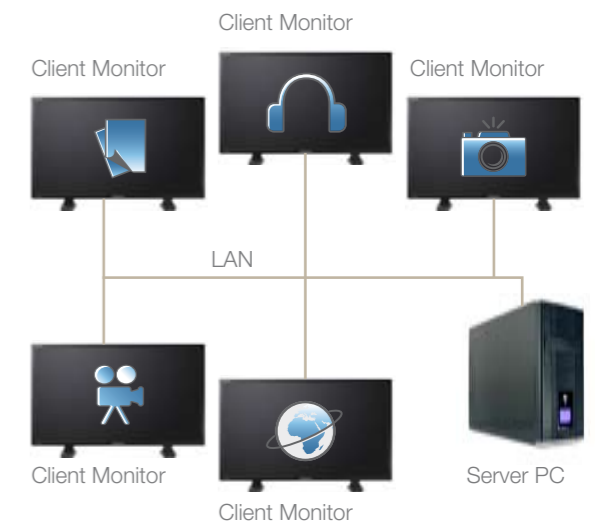

About MagicNet™ Pro

MagicNet Pro lets you manage multiple screens from a single PC. Use it to broadcast information seamlessly across your local network or control all content from a central control server on a Wide Area Network. You can combine screens to create one giant image, or stream multiple content types to single displays simultaneously or at pre defined times. Whatever you do, you will always be in control with MagicNet Pro.

MagicNet Pro is the simplest and most affordable way to manage information displays on a network. It lets you send photos, audio, video and office files from a server to multiple screens, without the need for additional hardware. Just connect the display to the network and away you go. Use MagicNet for broadcasting or to send unique messages to specific screens. Transmit messages in real-time or schedule them to appear

at a time of your choosing. MagicNet Pro also offers MDC, remote system diagnosis, display configuration and an auto software update facility. Further, it supports High Definition output and allows free arrangement of contents and multi-play control. With MagicNet Pro, digital signage has never been so straightforward, easy or flexible.

Conventional Solution

MagicNet Solution

Advanced LCD Panel

The highest brightness and dynamic contrast

With outstanding high brightness, wide viewing angle, self adjusting dynamic contrast and high resolution image quality your message will always be powerful, true and easy to see at a glance.