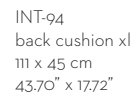

The back cushions are available in different versions and enable you to create the most comfortable seating positions.

Seating Base & Cushions

seating height: 40 cm - XX"

1-seat
86 x 86 cm - 33.86" x 33.86"

2-seat
172 x 86 cm - 67.72" x 33.86"

2-seat - xl
222 x 86 cm - 87.40" x 33.86"

lounge
86 x 138 cm - 33.86" x 54.33"

lounge - long
86 x 160 cm - 33.86" x 62.99"

lounge - xl
111 x 160 cm - 43.70" x 62.99"

Back Cushions

INT-91
lumbar cushion
86 x 35 cm
33.86" x 13.78"

INT-93
lumbar cushion xl
111 x 35 cm
43.70" x 13.78"

INT-92
back cushion
86 x 45 cm
33.86" x 17.72"

INT-94
back cushion xl
111 x 45 cm
43.70" x 17.72"

INT-92-s
back with support
86 x 55 cm
33.86" x 21.65"

INT-94-s
back xl with support
111 x 55 cm
33.86" x 21.65"

Backrests

height backrest : 63 cm - 24"

1-back seat
86 x 12 cm
33.86" x 4.72"

2-back seat
172 x 12 cm
67.72" x 4.72"

back lounge - xl
111 x 12 cm
43.70" x 4.72"