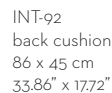

The back cushions are available in different versions and enable you to create the most comfortable seating positions.

Seating Base & Cushions

seating height: 40 cm - XX"

1-seat
86 x 86 cm - 33.86" x 33.86"

2-seat
172 x 86 cm - 67.72" x 33.86"

2-seat - xl
222 x 86 cm - 87.40" x 33.86"

lounge
86 x 138 cm - 33.86" x 54.33"

lounge - long
86 x 160 cm - 33.86" x 62.99"

lounge - xl
111 x 160 cm - 43.70" x 62.99"

Back Cushions

INT-91
lumbar cushion
86 x 35 cm
33.86" x 13.78"

INT-93
lumbar cushion xl
111 x 35 cm
43.70" x 13.78"

INT-92
back cushion
86 x 45 cm
33.86" x 17.72"

INT-94
back cushion xl
111 x 45 cm
43.70" x 17.72"

INT-92-s
back with support
86 x 55 cm
33.86" x 21.65"

INT-94-s
back xl with support
111 x 55 cm
33.86" x 21.65"

Backrests

height backrest : 63 cm - 24"

1-back seat
86 x 12 cm
33.86" x 4.72"

2-back seat
172 x 12 cm
67.72" x 4.72"

back lounge - xl
111 x 12 cm
43.70" x 4.72"