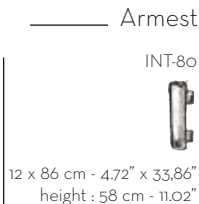

2-seat
172 x 86 cm - 67.72" x 33.86"

2-seat - xl
222 x 86 cm - 87.40" x 33.86"

lounge
86 x 138 cm - 33.86" x 54.33"

lounge - long
86 x 160 cm - 33.86" x 62.99"

lounge - xl
111 x 160 cm - 43.70" x 62.99"

Back Cushions

INT-91
lumbar cushion
86 x 35 cm
33.86" x 13.78"

INT-93
lumbar cushion xl
111 x 35 cm
43.70" x 13.78"

INT-92
back cushion
86 x 45 cm
33.86" x 17.72"

INT-94
back cushion xl
111 x 45 cm
43.70" x 17.72"

INT-92-s
back with support
86 x 55 cm
33.86" x 21.65"