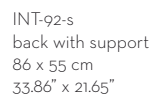

INT-91
lumbar cushion
86 x 35 cm
33.86" x 13.78"

INT-93
lumbar cushion xl
111 x 35 cm
43.70" x 13.78"

INT-92
back cushion
86 x 45 cm
33.86" x 17.72"

INT-94
back cushion xl
111 x 45 cm
43.70" x 17.72"

INT-92-s
back with support
86 x 55 cm
33.86" x 21.65"

INT-94-s
back xl with support
111 x 55 cm
33.86" x 21.65"

Backrests

height backrest : 63 cm - 24"

1-back seat
86 x 12 cm
33.86" x 4.72"

2-back seat
172 x 12 cm
67.72" x 4.72"

back lounge - xl
111 x 12 cm
43.70" x 4.72"